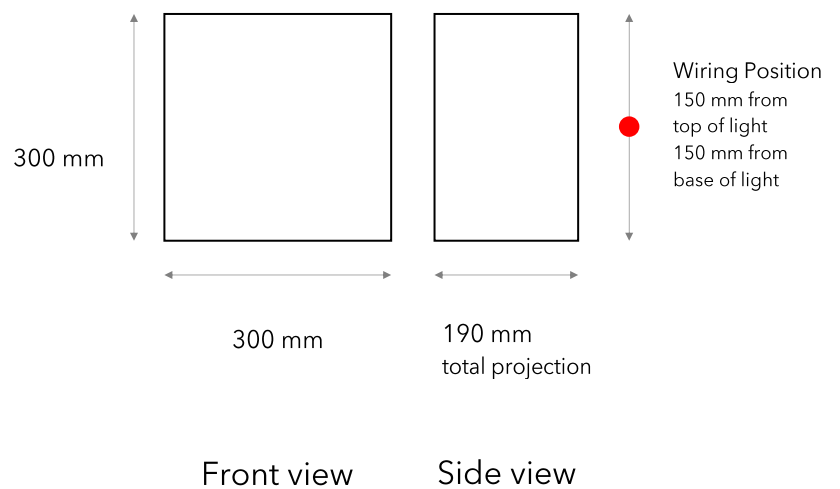

Tulip Wall Sconce

Model	Tulip
Dimensions	H. 300 mm x W. 300 mm x D. 190 mm
Footprint	H. 100 mm x W. 70 mm
Hanging Back Plate	H. 60 mm x W. 60 mm
Material	Hand finished plaster of Paris
Recommended bulb	1 x dimmable G9 LED bulb, 3W warm white (3000 K–360 lumens)
IP rating	IP 20 (interior use) as standard
Recommended usage	In hallways, staircases, reception rooms, bedrooms, living and dining rooms.
Manufactured	London
Delivery time	6 weeks for standard items